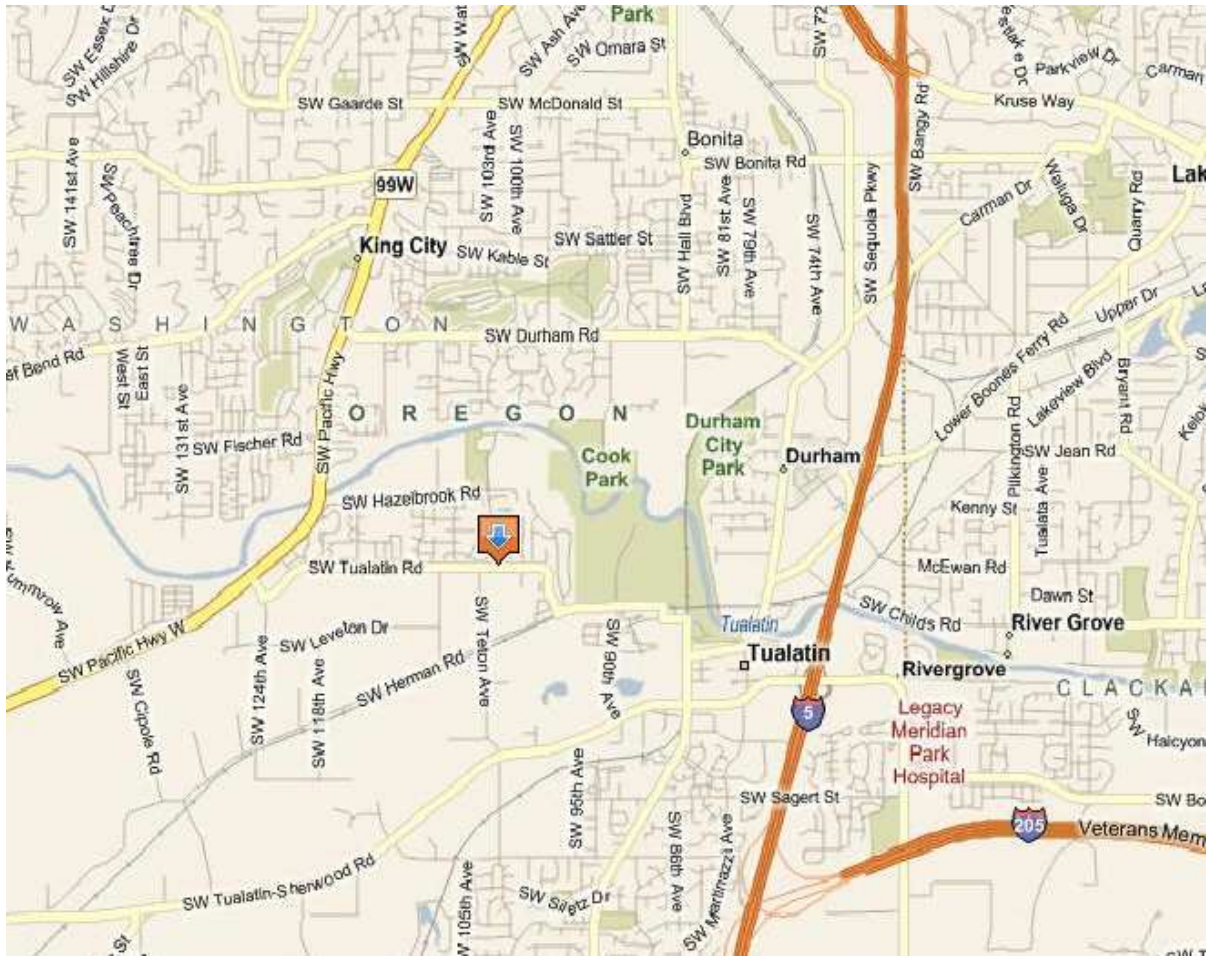

Directions To: NW Retractable Screens & Shades 10290 SW Tualatin Rd Tualatin, OR 97062. From I-5 take the Tualatin exit (#289) go west on SW Tualatin-Sherwood Rd, 1.3 miles take a right on SW Teton Ave, drive 0.8 miles to the end and take a right on SW Tualatin Rd, take first driveway on right (At the blue sign) Tote 'n Stow Storage.

Turn south off Tualatin Rd into Tote 'n Stow Storage (At the blue sign). Key code entry is: 02816, drive through gate and go left in front of the office, take a right at building "D". We are the 5th large door on the left.